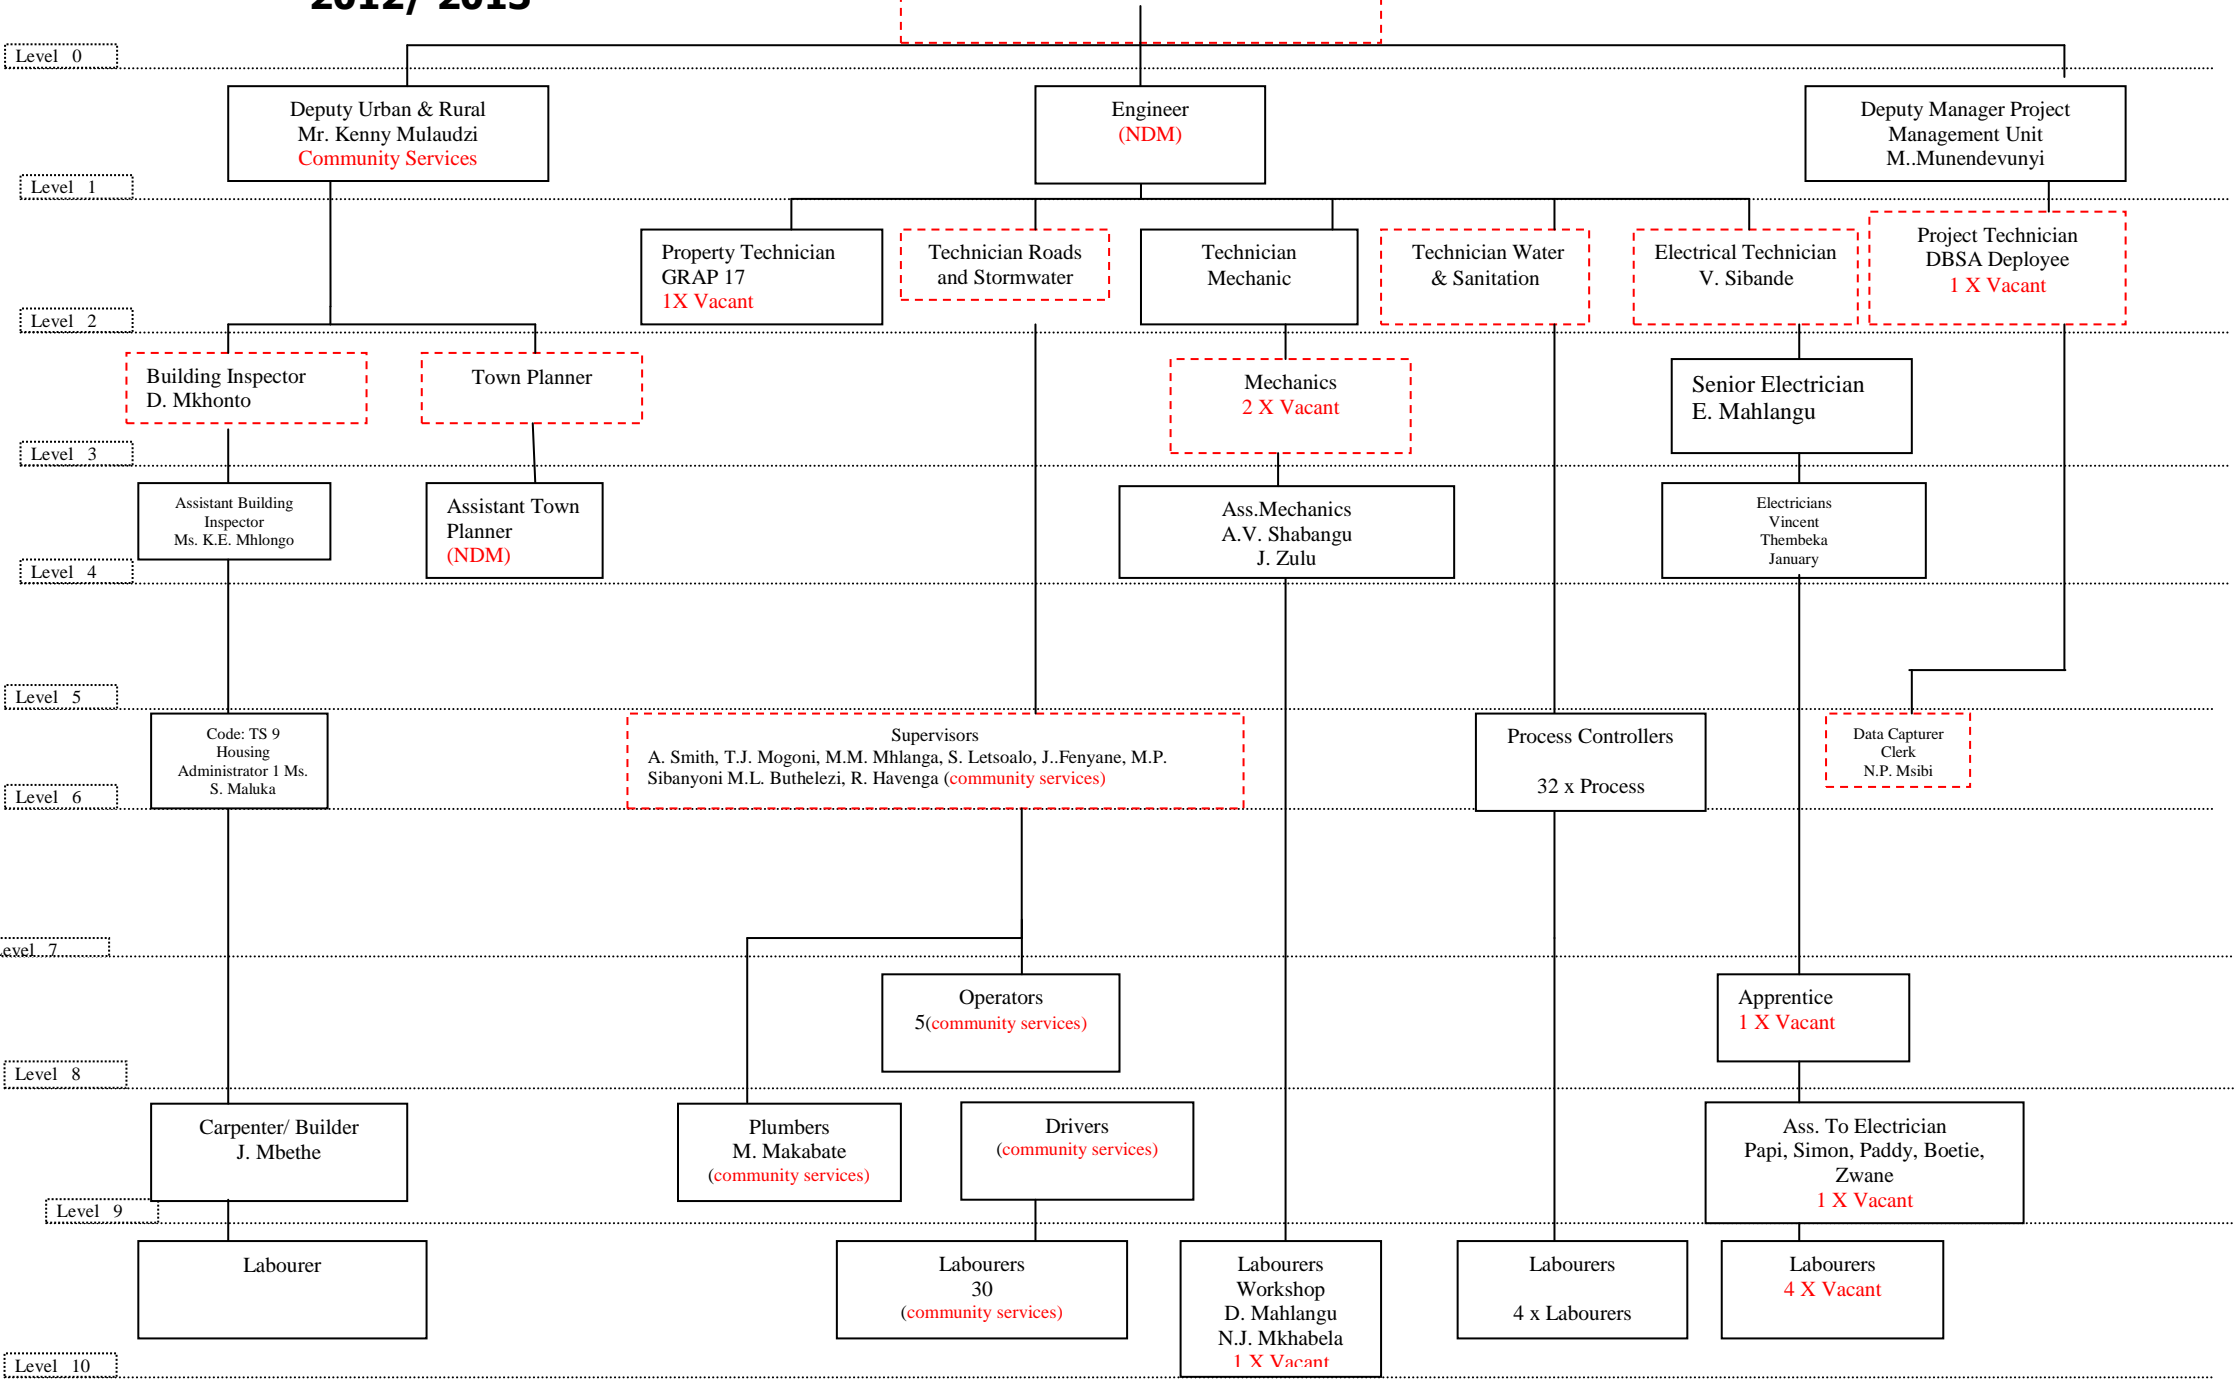

Technical Services Department 2012/ 2013

Manager Technical Services
S.A. Khumalo

Level 0
Level 1
Level 2
Level 3
Level 4
Level 5
Level 6
Level 7
Level 8
Level 9
Level 10